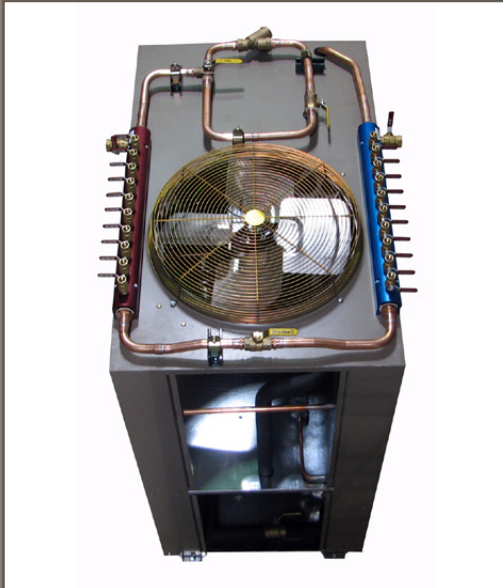

Legacy Chillers offers the following:

- Package Air Cooled from 1-51 Tons Scroll Compressor Technology
- Package Air Cooled from 10-105 Tons –Semi Hermetic Compressor Technology
- Water Cooled from 1-51 Tons Scroll Compressor Technology
- Water Cooled from 10-105 Tons, Semi-hermetic Compressor Technology
 - Ranges from Ice Making to High Temperature Process Load
 - All Bacnet- Compatible Onboard Carel Controller

Ideal for:

- Process Manufacturing – Military, Laser, Semi-Conductors, Testing
- Hospital Operating Rooms- Low Temp Sub-System off the main chiller loop
- MRI-CATSCAN, Stand-alone medical facilities where tighter control is needed
- Food and Beverage Industry